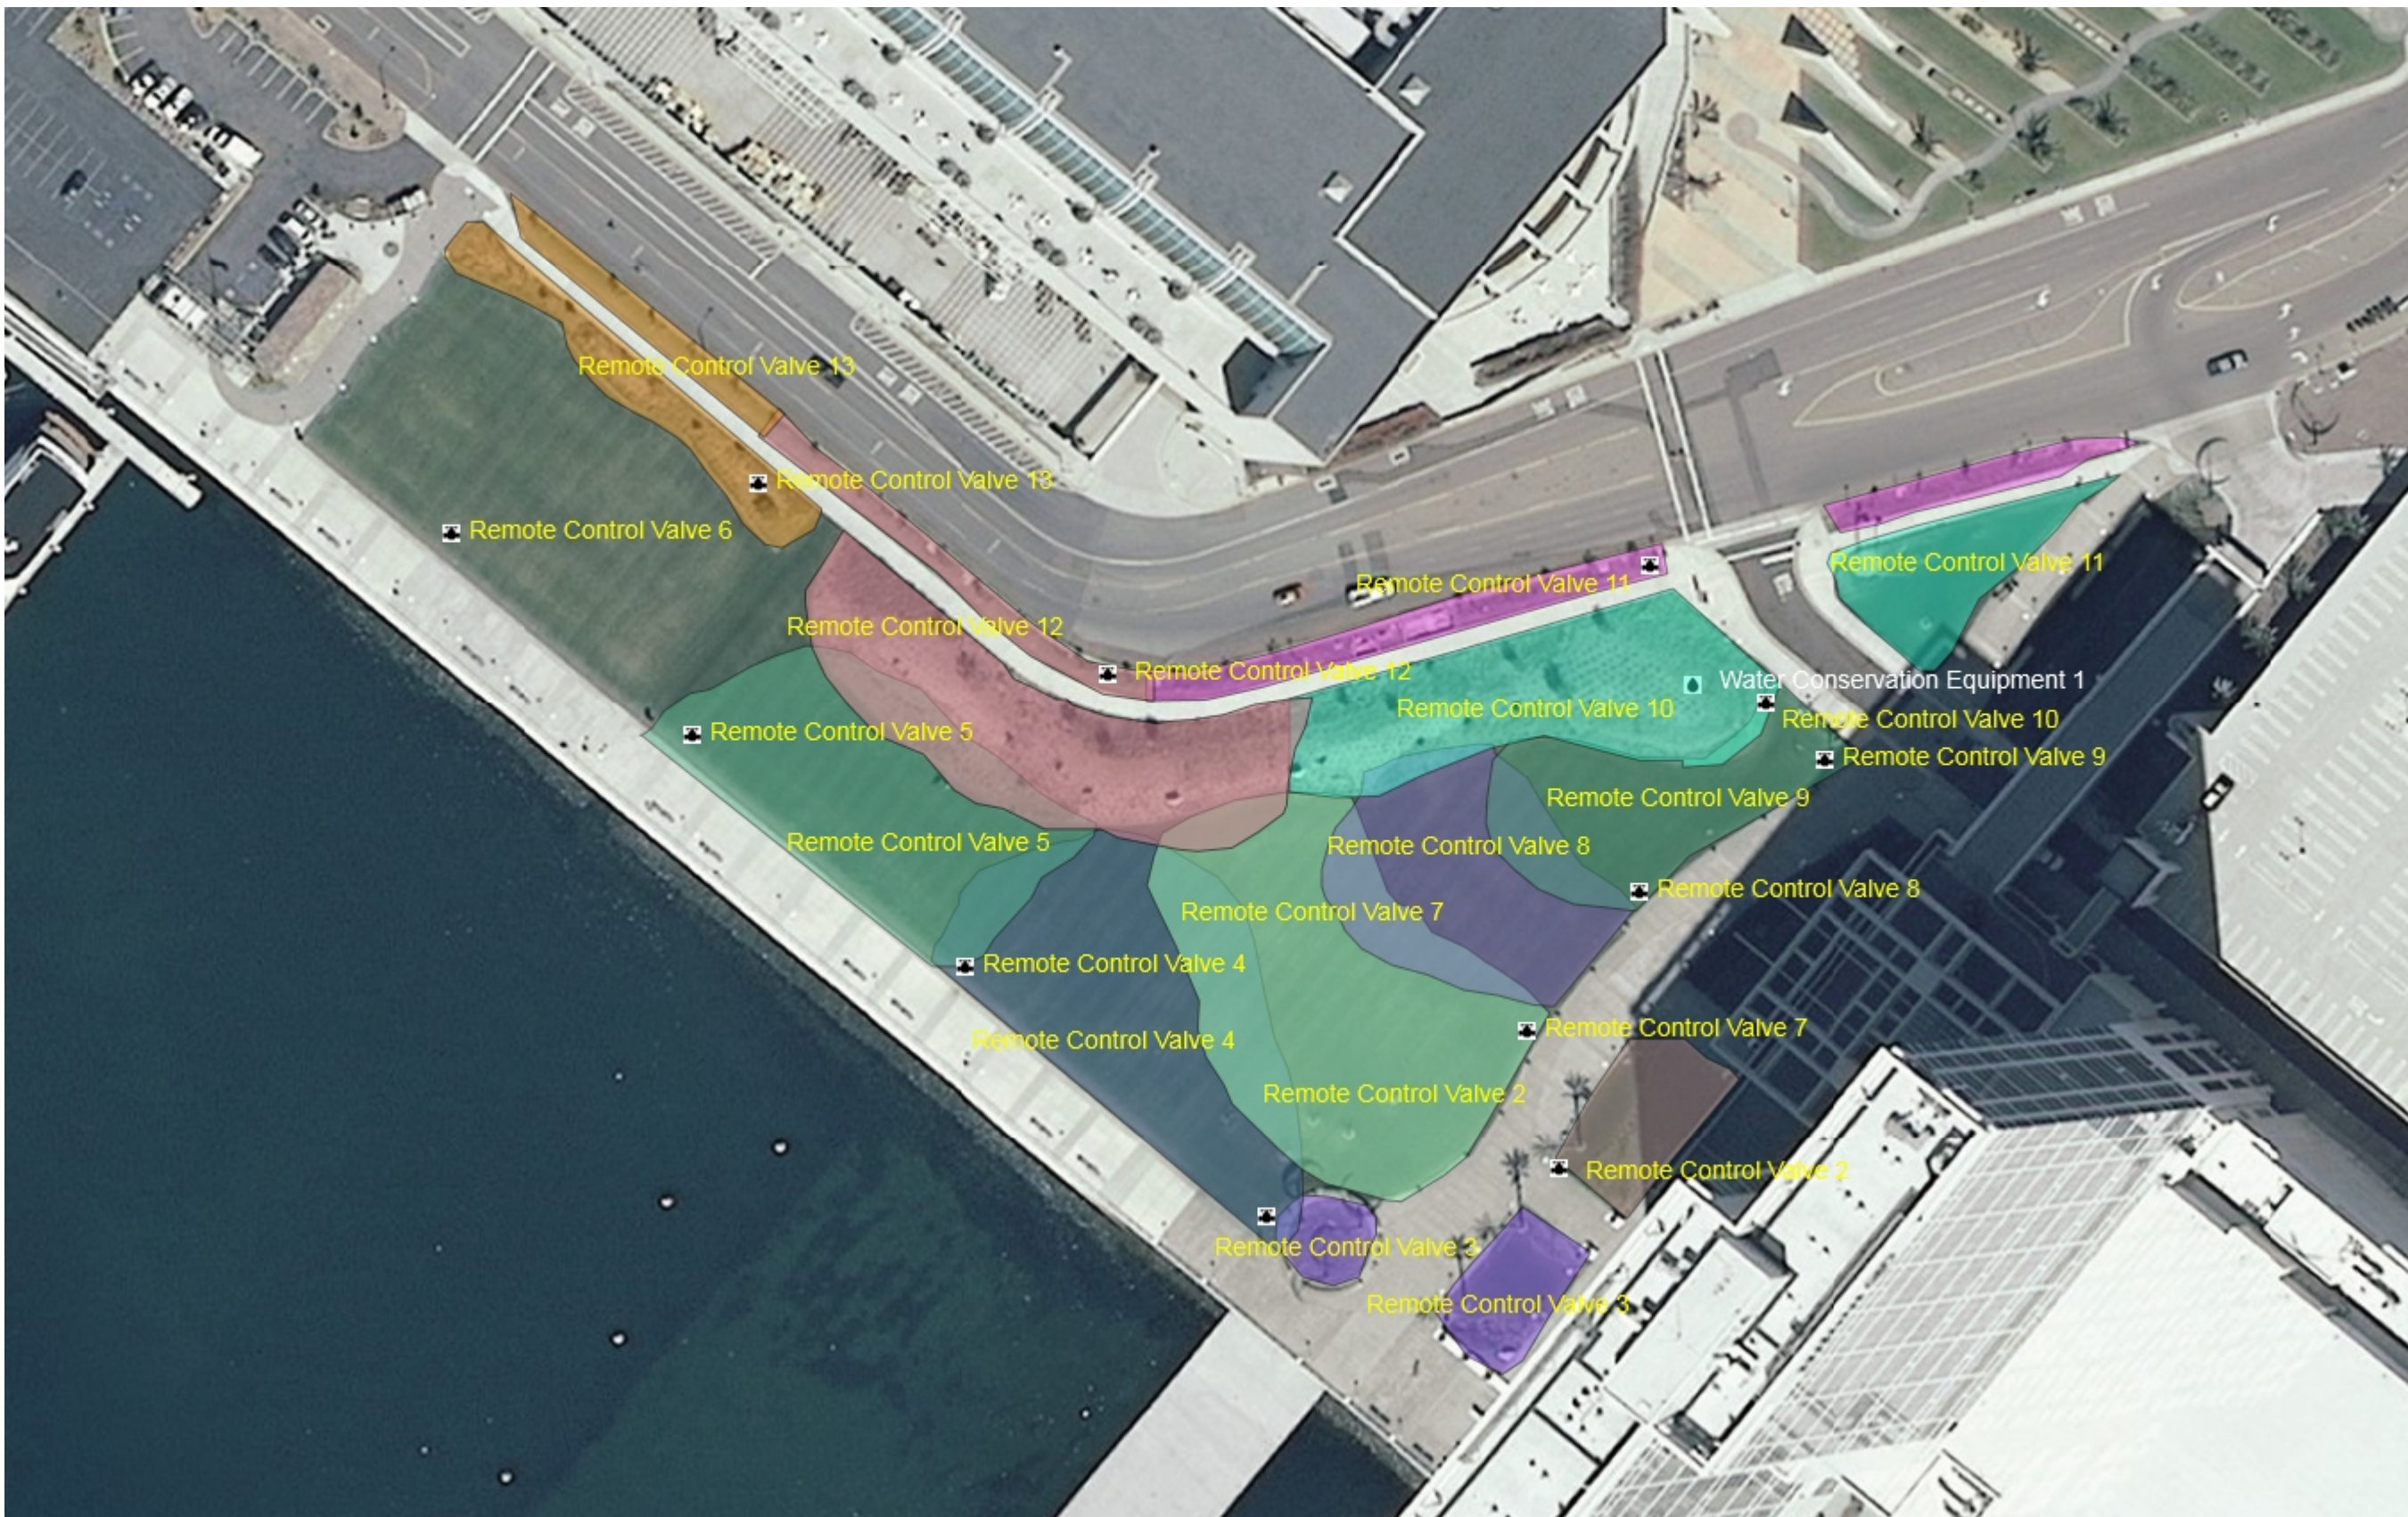

Map Legend

-  Remote Control Valve
-  Remote Control Valve 2
-  Remote Control Valve 3
-  Remote Control Valve 4
-  Remote Control Valve 5
-  Remote Control Valve 7
-  Remote Control Valve 8
-  Remote Control Valve 9
-  Remote Control Valve 10
-  Remote Control Valve 11
-  Remote Control Valve 12
-  Remote Control Valve 13
-  Water Conservation Equipment

Sample Valve Coverage Area Report

Notes:
 This is a sample report showing the location of irrigation valves and their associated coverage areas.

Project: Irrigation Association Show	
Location: San Diego Convention Center	
Client Name: San Diego Parks and Recreation	
10/2/2012 3:22:56 PM	Revision: 4
Created by: Jim	Approved by: Jim
Disclaimer:	
11 x 17	1/3

Sample Valve Coverage Area Report

Notes:
This is a sample report showing the location of irrigation valves and their associated coverage areas.

Project: Irrigation Association Show	
Location: San Diego Convention Center	
Client Name: San Diego Parks and Recreation	
10/2/2012 3:22:56 PM	Revision: 4
Created by: Jim	Approved by: Jim
Disclaimer:	
11 x 17	2/3

Project: Irrigation Association Show	
Location: San Diego Convention Center	
Client Name: San Diego Parks and Recreation	
10/2/2012 3:22:57 PM	Revision: 4
Created by: Jim	Approved by: Jim
Disclaimer:	
8 1/2 x 11	3/3